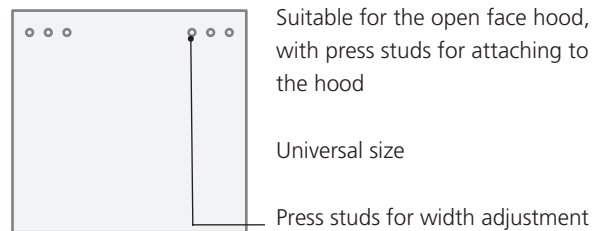

HOOD

**Flat Hood** QNTS031-2\*

Front

Back

**Open Face Hood** QNTS080-2\*

Comparable flat hood, but with a large head attachment

**Face Mask** QNTS109-2\*

Sizing Hood

Sizes	XS	S	M	L	XL	XXL
<b>Head circumference</b>	53-55 cm	57-58 cm	59-60 cm	61-63 cm	64-65 cm	

This drawing is only for illustration purposes. Deviations to the original garment may occur. basan does not assume liability for any of those deviations and reserves the right to make modifications.