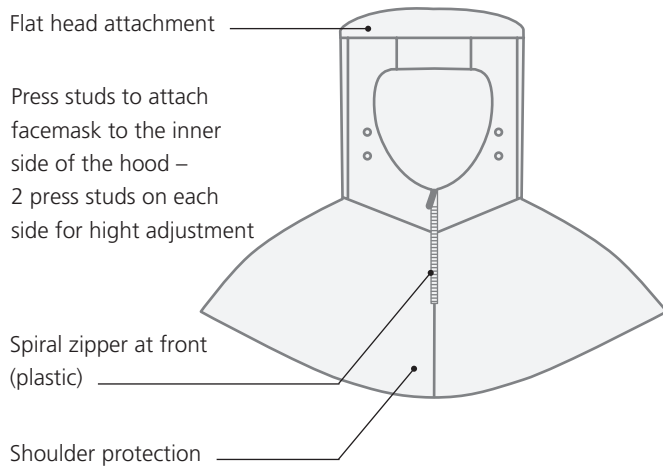

HOOD

**Flat Hood** QNTS031-2\*

Front

Back

**Open Face Hood** QNTS080-2\*

Comparable flat hood, but with a large head attachment

**Face Mask** QNTS109-2\*

Sizing Hood

Sizes	XS	S	M	L	XL	XXL
<b>Head circumference</b>	53-55 cm	57-58 cm	59-60 cm	61-63 cm	64-65 cm	

This drawing is only for illustration purposes. Deviations to the original garment may occur. basan does not assume liability for any of those deviations and reserves the right to make modifications.