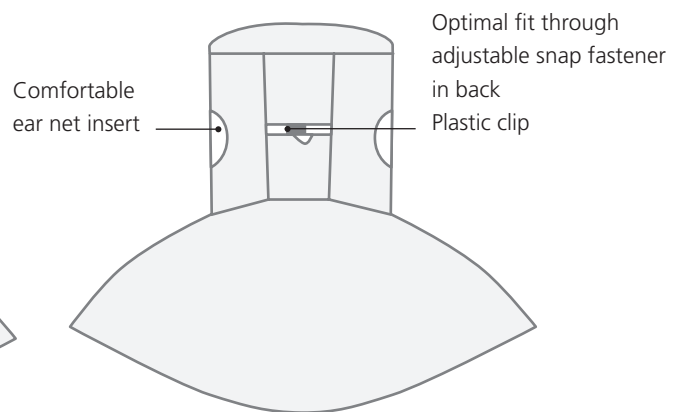

HOOD

**Flat Hood** QNTS031-2\*

Front

Back

**Open Face Hood** QNTS080-2\*

Comparable flat hood, but with a large head attachment

**Face Mask** QNTS109-2\*

Sizing Hood

Sizes	XS	S	M	L	XL	XXL
<b>Head circumference</b>	53-55 cm	57-58 cm	59-60 cm	61-63 cm	64-65 cm	

This drawing is only for illustration purposes. Deviations to the original garment may occur. basan does not assume liability for any of those deviations and reserves the right to make modifications.