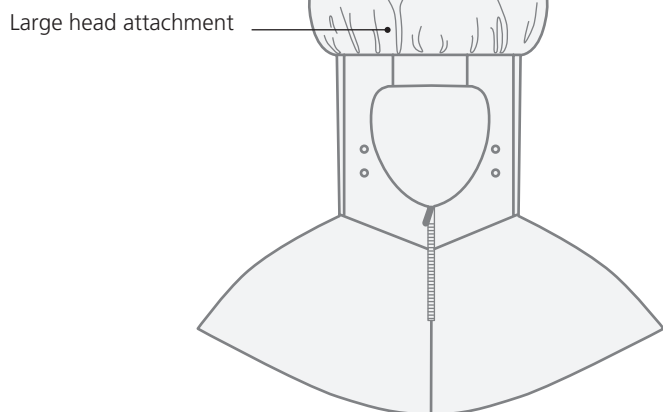

HOOD

**Flat Hood** QNTS031-2\*

Front

Back

**Open Face Hood** QNTS080-2\*

Comparable flat hood, but with a large head attachment

**Face Mask** QNTS109-2\*

Sizing Hood

Sizes	XS	S	M	L	XL	XXL
<b>Head circumference</b>	53-55 cm	57-58 cm	59-60 cm	61-63 cm	64-65 cm	

This drawing is only for illustration purposes. Deviations to the original garment may occur. basan does not assume liability for any of those deviations and reserves the right to make modifications.